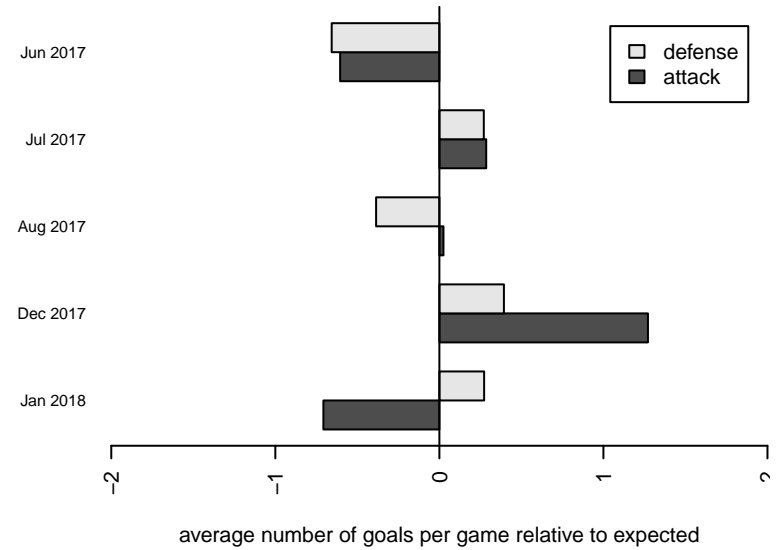

Performance relative to 13 month average