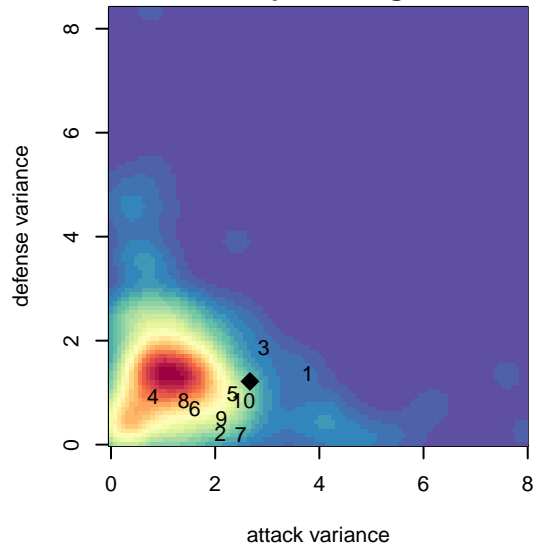

## WPFC Black G02

Washington Premier FC  
 Tacoma, WA  
 G02 total strength=1761  
 attack=33.21 defense=23.5  
 fall league = RCL G02 Div 3

alt names used:  
 67 WPFC G02 Tanzer  
 WASHINGTON PREMIER FC G02 BLACK TAN  
 WPFC – G02 Black  
 WPFC G02 Black B  
 WPFC G02 Tanzer

Venues played:  
 2017 Rainier Challenge Samba U16  
 2017 Nike Crossfire Challenge Silver Group U1  
 2017 Rimland Challenge U16  
 2017 RCL G02 Div 3  
 2017 Portland Winter Showcase U16

**attack and defense variance (black dot)  
relative to other teams  
and top 10 in region**