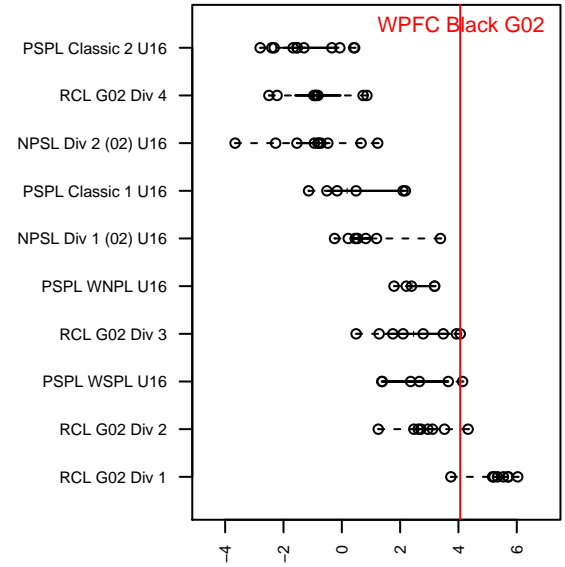

**attack and defense rating
relative to others at age
and all opponents in last 13 months**