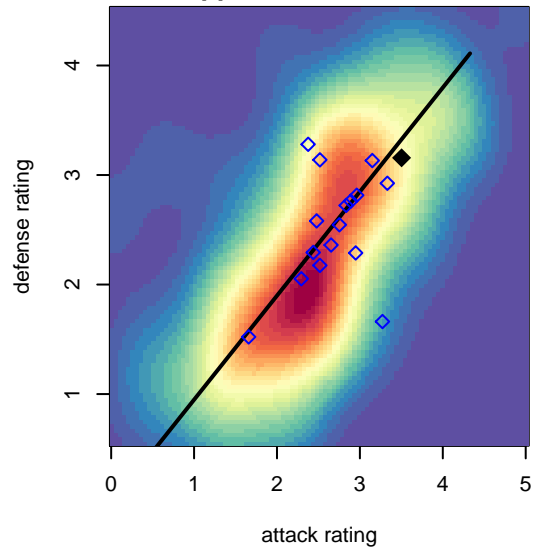

**attack and defense rating
relative to others at age
and all opponents in last 13 months**