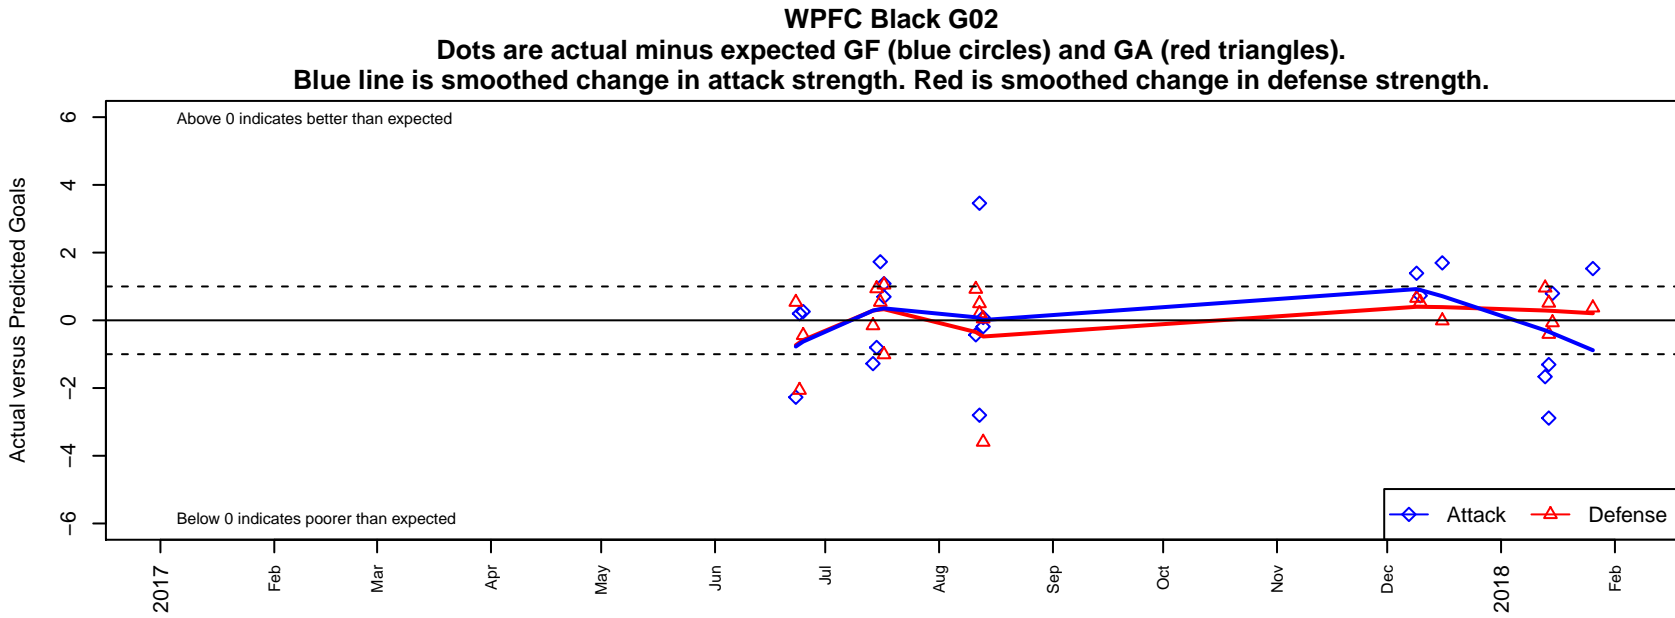

**attack and defense variance (black dot)
relative to other teams
and top 10 in region**

**attack and defense rating
relative to others at age
and all opponents in last 13 months**

WPFC Black G02

Washington Premier FC
Tacoma, WA
G02 total strength=1761
attack=33.21 defense=23.5
fall league = RCL G02 Div 3

alt names used:
67 WPFC G02 Tanzer
WASHINGTON PREMIER FC G02 BLACK TAN
WPFC – G02 Black
WPFC G02 Black B
WPFC G02 Tanzer

Venues played:
2017 Rainier Challenge Samba U16
2017 Nike Crossfire Challenge Silver Group U1
2017 Rimland Challenge U16
2017 RCL G02 Div 3
2017 Portland Winter Showcase U16