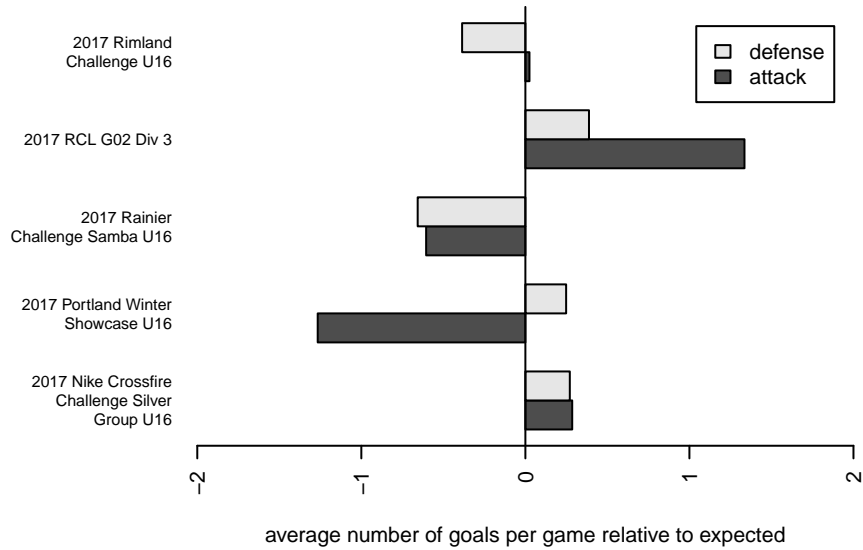

Performance relative to 13 month average